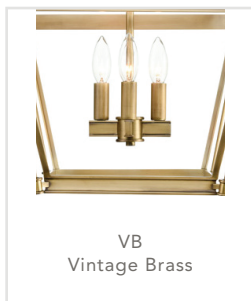

AVAILABLE FINISHES:

*For complete warranty terms, please visit:
www.aloralighting.com/warranty